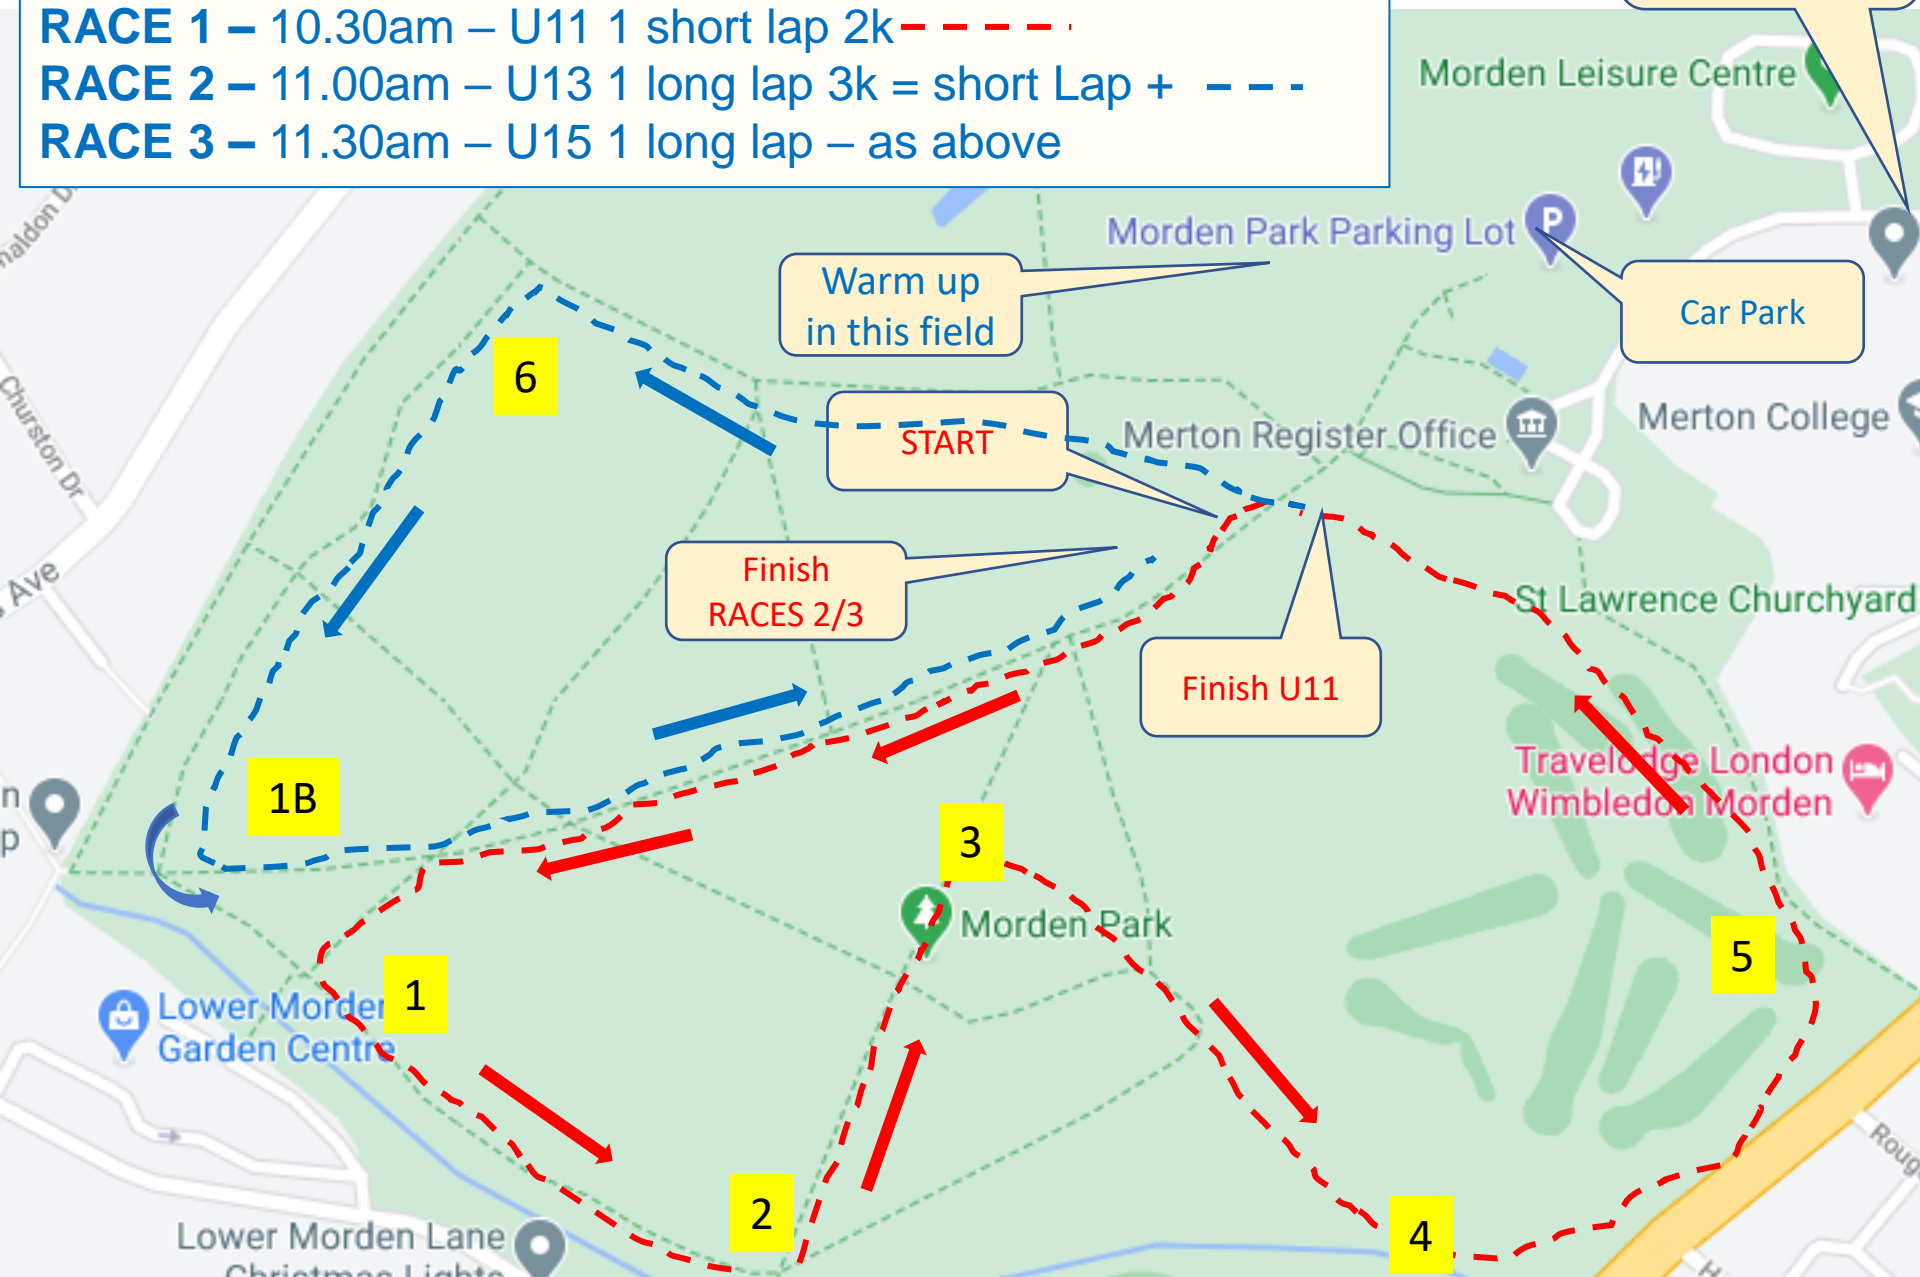

# Downs League YA XC – MORDEN PARK

London Rd, Morden, Surrey, SM4 5HE

**RACE 1** – 10.30am – U11 1 short lap 2k – - - -

**RACE 2** – 11.00am – U13 1 long lap 3k = short Lap + - - -

**RACE 3** – 11.30am – U15 1 long lap – as above

# Downs League YA XC – MORDEN PARK London Rd, Morden, Surrey, SM4 5HE

(Note this is NOT Morden Hall Park!)

## Access and Compulsory One Way system for pedestrians

1. Enter car park from London Rd
2. For Races 2 & 3 YOU WILL NOT BE ALLOWED to go to start area until 10 mins before your race. You cannot walk the course. You can warm up in the field to the north
3. To enter the course, leave Car Park at far end (west)
4. Return to car park following one way system to east of Register Office